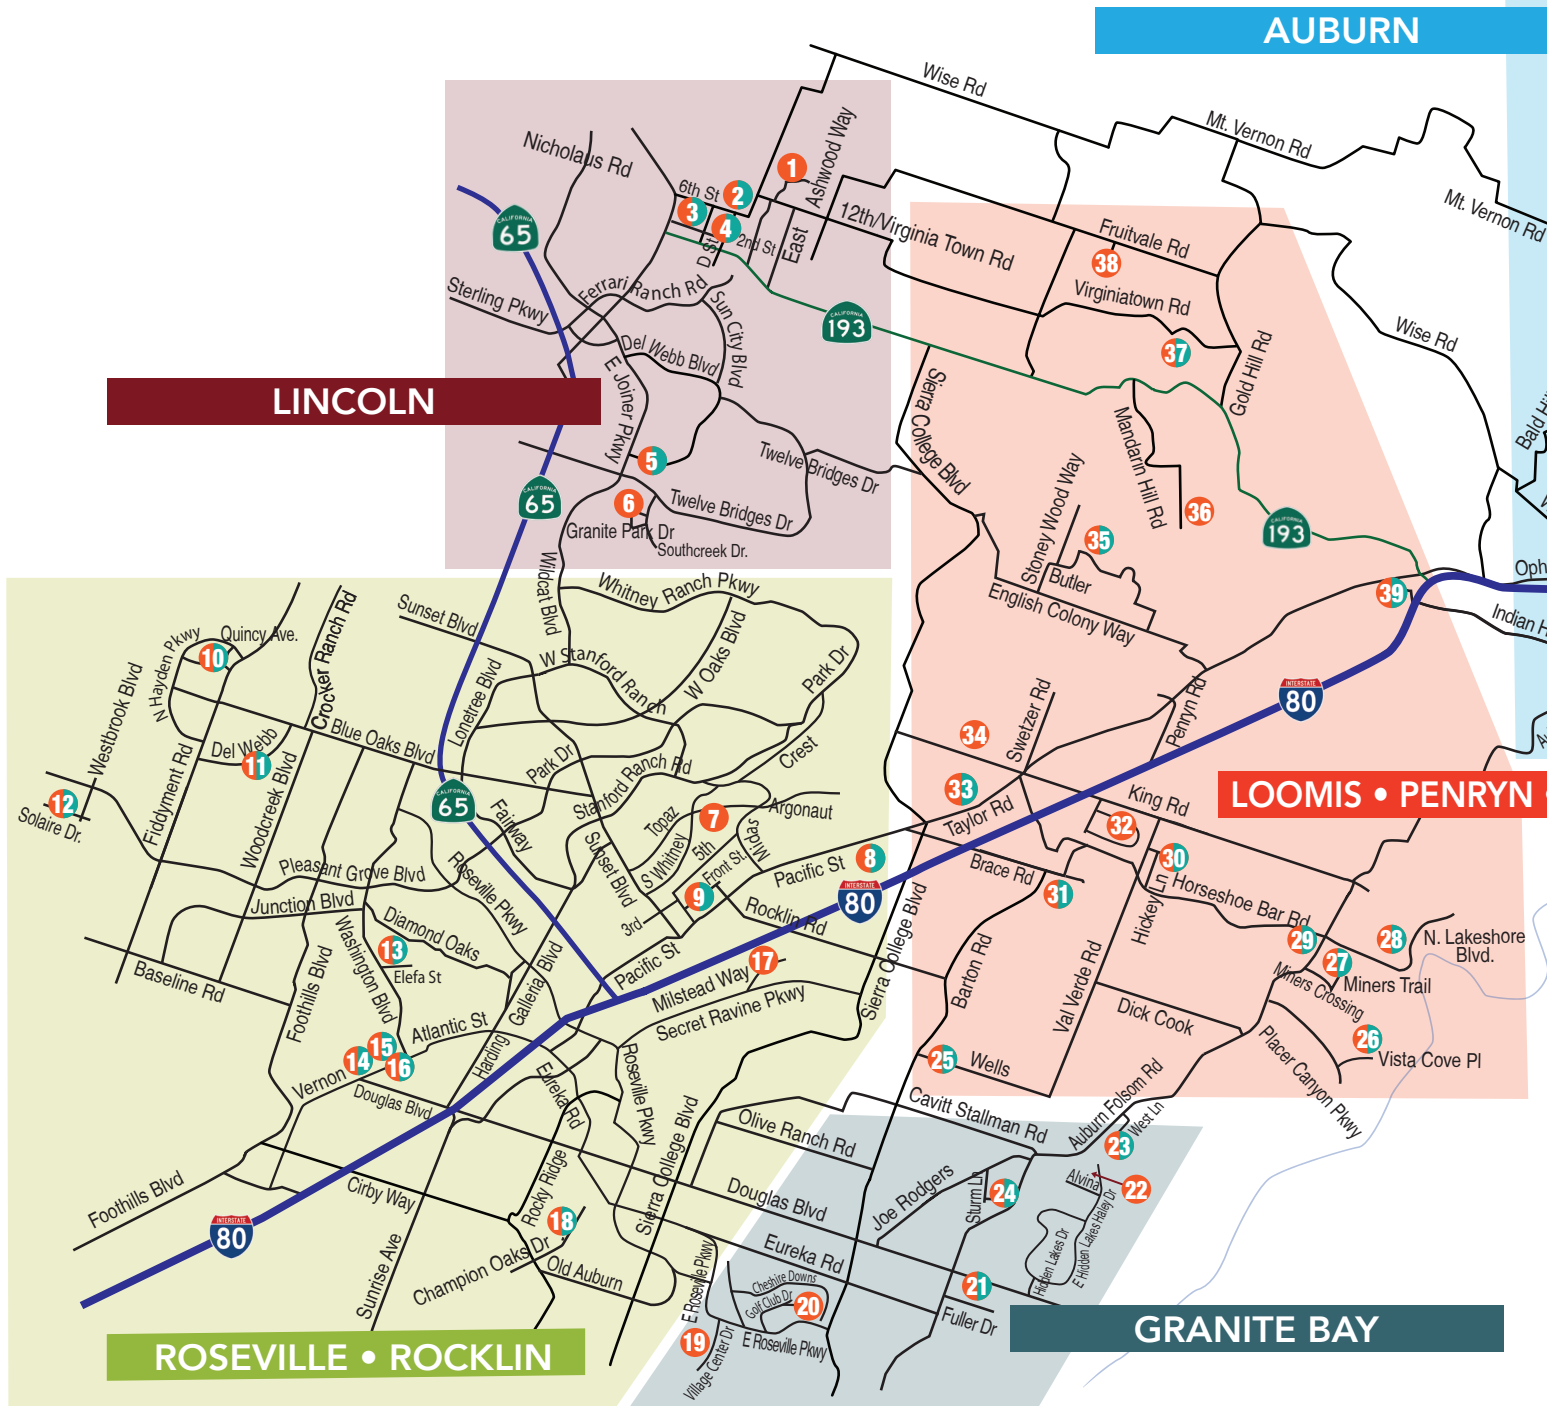

**Placer
ARTISTS**

TOUR

**November 8-9-10
All Artists OPEN**

**November 17-18-19
Encore Weekend**

● Open First Weekend

● Open Both Weekends

This map is not to scale.

TIP: GPS is great! For outlying areas download Google Maps
Visit PlacerArtistsTour.org/Artists for map links