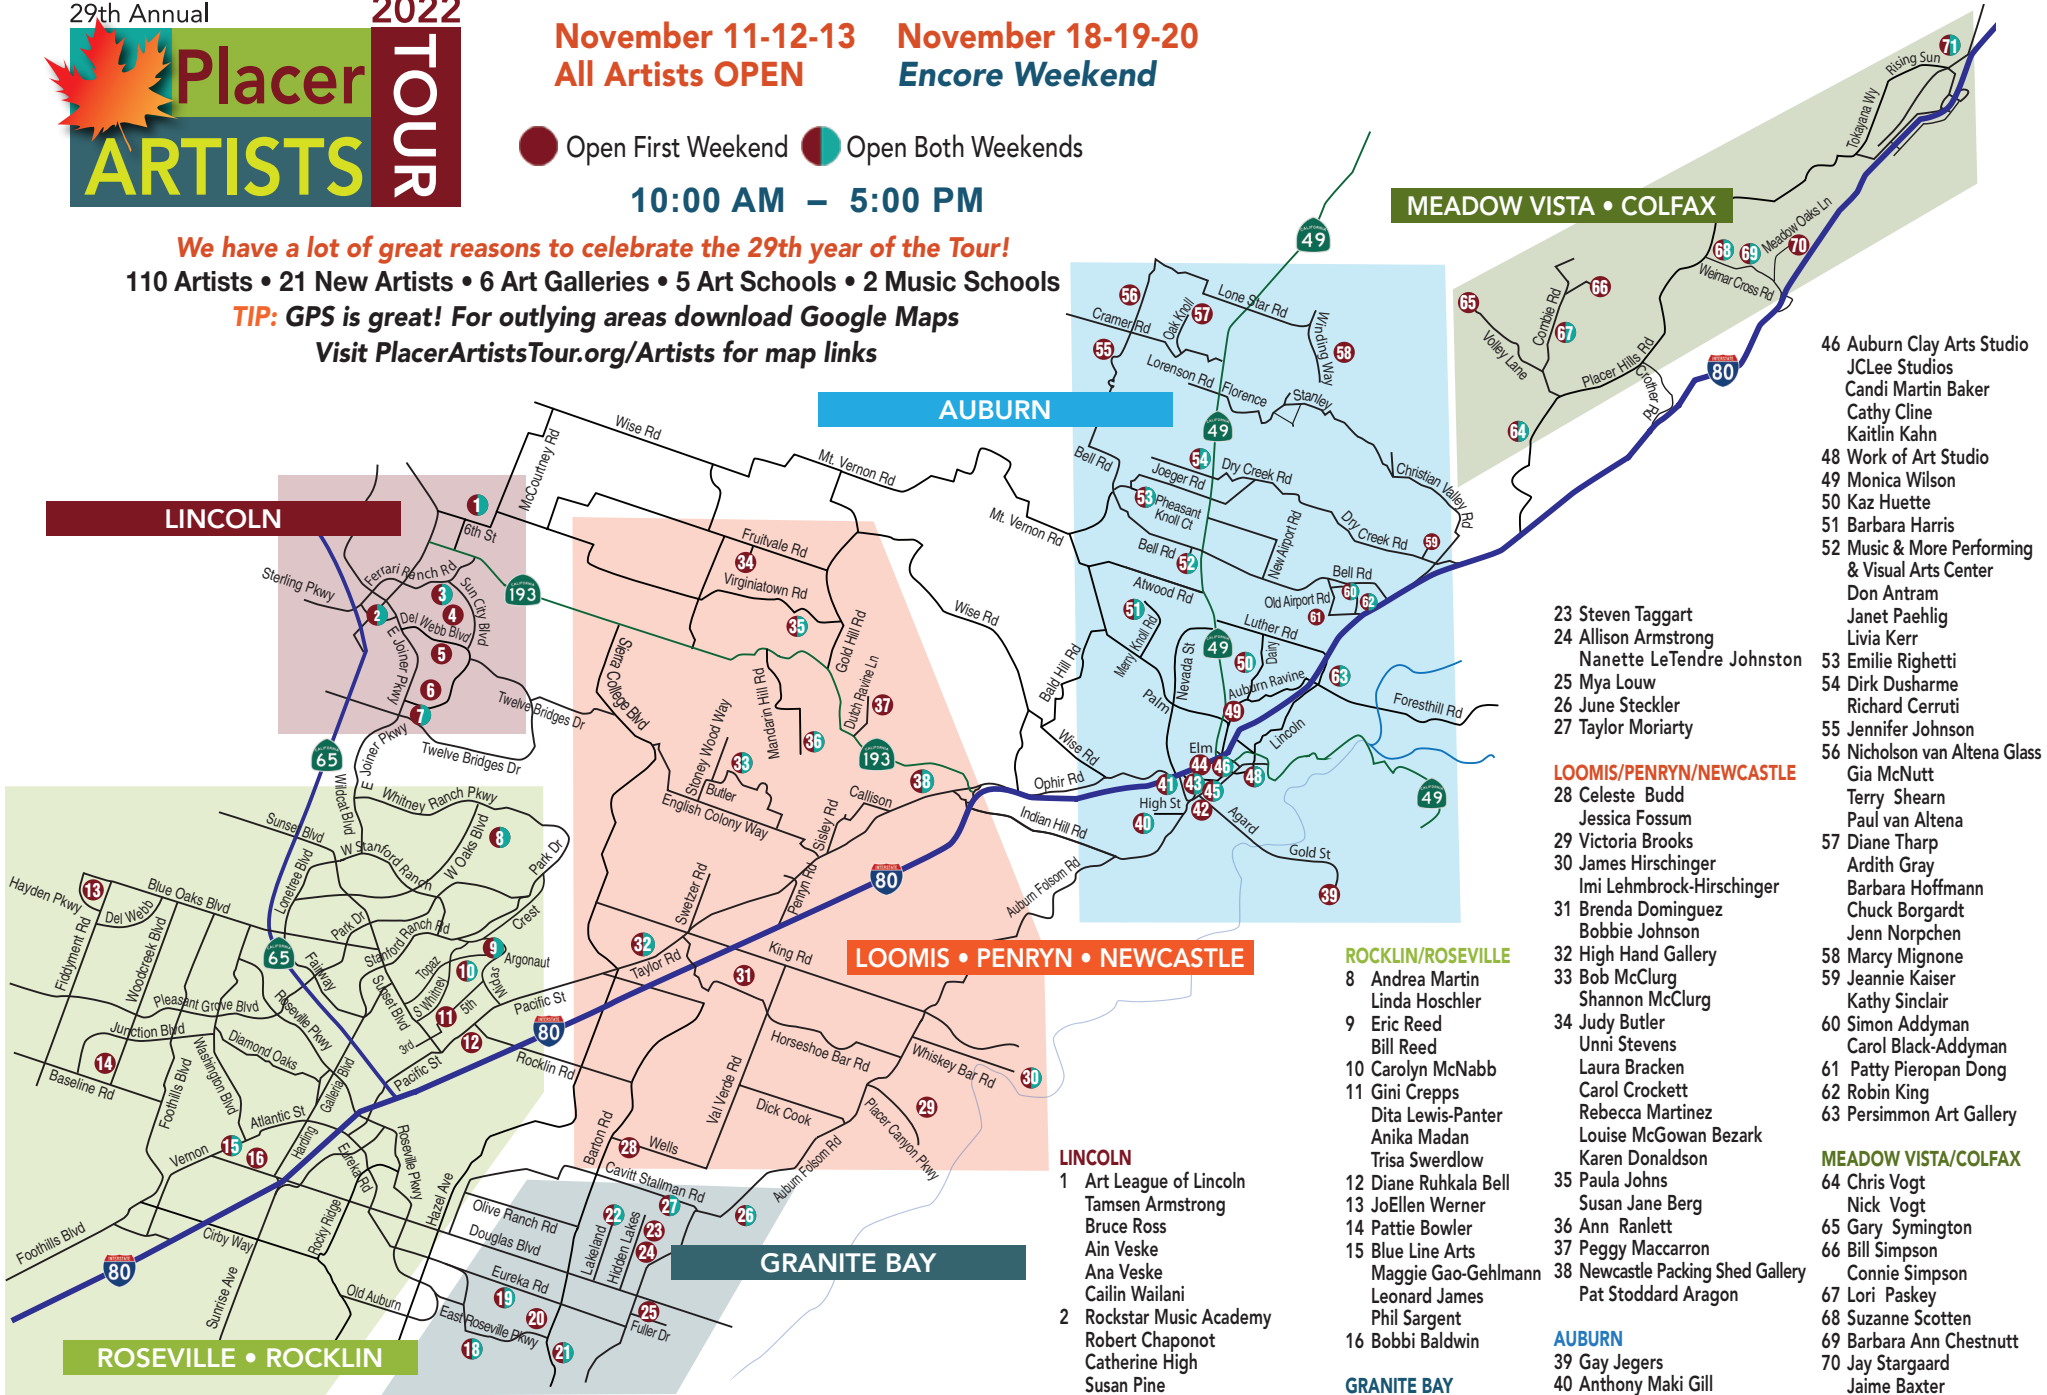

29th Annual

2022

Placer ARTISTS TOUR

November 11-12-13 All Artists OPEN
November 18-19-20 Encore Weekend

● Open First Weekend ● Open Both Weekends

10:00 AM – 5:00 PM

We have a lot of great reasons to celebrate the 29th year of the Tour!
110 Artists • 21 New Artists • 6 Art Galleries • 5 Art Schools • 2 Music Schools
TIP: GPS is great! For outlying areas download Google Maps
Visit PlacerArtistsTour.org/Artists for map links

- 23 Steven Taggart
- 24 Allison Armstrong
- Nanette LeTendre Johnston
- 25 Mya Louw
- 26 June Steckler
- 27 Taylor Moriarty
- LOOMIS/PENRYN/NEWCASTLE**
- 28 Celeste Budd
- Jessica Fossum
- 29 Victoria Brooks
- 30 James Hirschinger
- Imi Lehmbrock-Hirschinger
- 31 Brenda Dominguez
- Bobbie Johnson
- 32 High Hand Gallery
- 33 Bob McClurg
- Shannon McClurg
- 34 Judy Butler
- Unni Stevens
- Laura Bracken
- Carol Crockett
- Rebecca Martinez
- Louise McGowan Bezark
- Karen Donaldson
- 35 Paula Johns
- Susan Jane Berg
- 36 Ann Ranlett
- 37 Peggy Maccarron
- 38 Newcastle Packing Shed Gallery
- Pat Stoddard Aragon

- LINCOLN**
- 1 Art League of Lincoln
- Tamsen Armstrong
- Bruce Ross
- Ain Veske
- Ana Veske
- Cailin Wailani
- 2 Rockstar Music Academy
- Robert Chaponot
- Catherine High
- Susan Pine
- 3 Rhonda Campbell
- 4 Charlotte Cooper
- 5 Sun City Lincoln Hills Ceramic Arts
- 6 Lynn Chapman
- 7 Patrick Osborne
- GRANITE BAY**
- 18 Susie Bauer
- 19 Joe Strickland
- 20 Karen Burns
- 21 Raquel Cox
- 22 Unity Lewis

- AUBURN**
- 39 Gay Jegers
- 40 Anthony Maki Gill
- 41 Auburn Old Town Gallery
- 42 Dana Ross
- 43 Elizabeth McComb
- 44 Frank Ordaz
- 45 Ragged Glory Trading Co