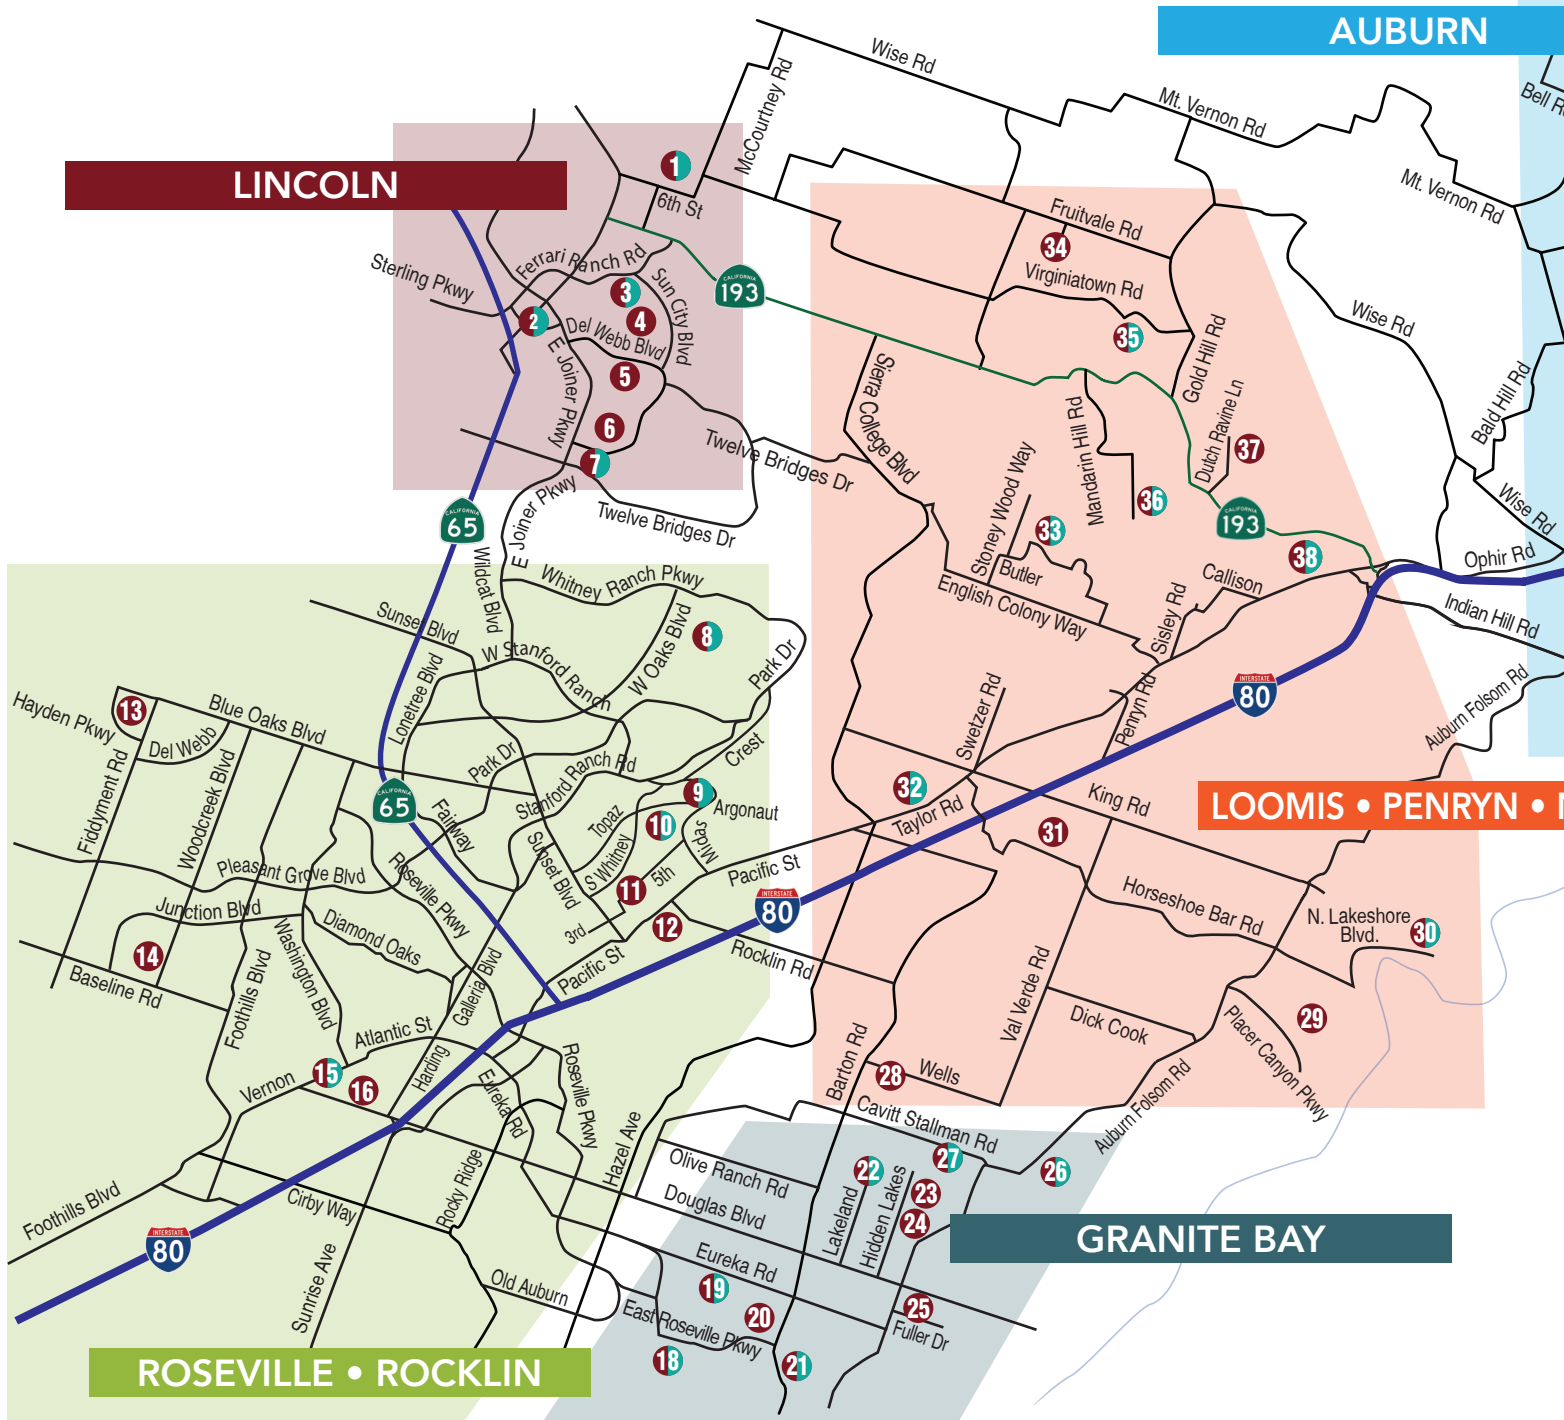

29th Annual

2022

Placer ARTISTS

TOUR

November 11-12-13
All Artists OPEN

November 18-19-20
Encore Weekend

● Open First Weekend ● Open Both Weekends

10:00 AM – 5:00 PM

We have a lot of great reasons to celebrate the 29th year of the Tour!

110 Artists • 21 New Artists • 6 Art Galleries • 5 Art Schools • 2 Music Schools

TIP: GPS is great! For outlying areas download Google Maps

Visit PlacerArtistsTour.org/Artists for map links