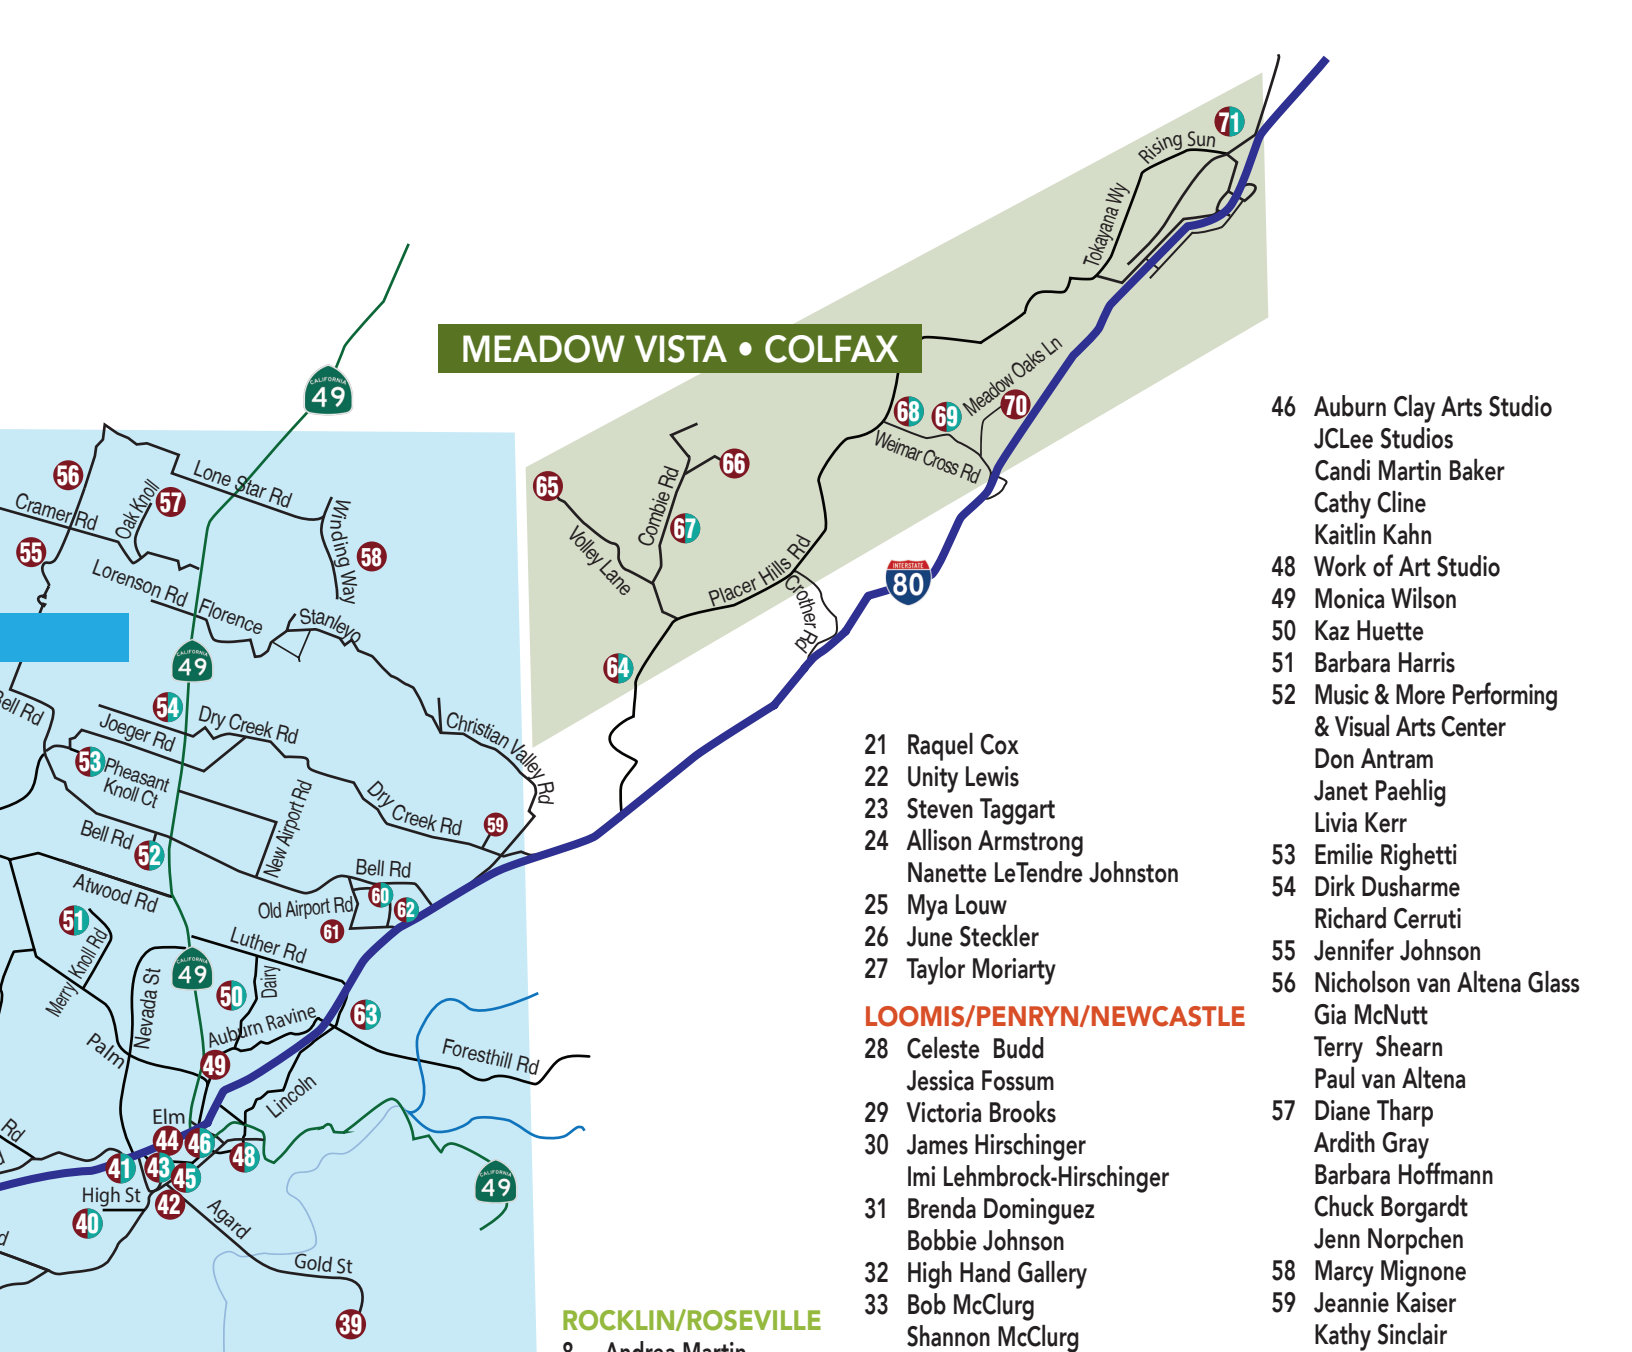

MEADOW VISTA • COLFAX

- 46 Auburn Clay Arts Studio
  JCLee Studios
  Candi Martin Baker
  Cathy Cline
  Kaitlin Kahn
- 48 Work of Art Studio
- 49 Monica Wilson
- 50 Kaz Huette
- 51 Barbara Harris
- 52 Music & More Performing
  & Visual Arts Center
  Don Antram
  Janet Paehlig
  Livia Kerr
- 53 Emilie Righetti
- 54 Dirk Dusharme
  Richard Cerruti
- 55 Jennifer Johnson
- 56 Nicholson van Altena Glass
  Gia McNutt
  Terry Shearn
  Paul van Altena
- 57 Diane Tharp
  Ardith Gray
  Barbara Hoffmann
  Chuck Borgardt
  Jenn Norpchen
- 58 Marcy Mignone
- 59 Jeannie Kaiser
  Kathy Sinclair
- 60 Simon Addyman
  Carol Black-Addyman
- 61 Patty Pieropan Dong
- 62 Robin King
- 63 Persimmon Art Gallery

- 21 Raquel Cox
- 22 Unity Lewis
- 23 Steven Taggart
- 24 Allison Armstrong
  Nanette LeTendre Johnston
- 25 Mya Louw
- 26 June Steckler
- 27 Taylor Moriarty

LOOMIS/PENRYN/NEWCASTLE

- 28 Celeste Budd
  Jessica Fossum
- 29 Victoria Brooks
- 30 James Hirschinger
  Imi Lehmbrock-Hirschinger
- 31 Brenda Dominguez
  Bobbie Johnson
- 32 High Hand Gallery
- 33 Bob McClurg
  Shannon McClurg
- 34 Judy Butler
  Unni Stevens
  Laura Bracken
  Carol Crockett
  Rebecca Martinez
  Louise McGowan Bezark
  Karen Donaldson
- 35 Paula Johns
  Susan Jane Berg
- 36 Ann Ranlett
- 37 Peggy Maccarron
- 38 Newcastle Packing Shed Gallery
  Pat Stoddard Aragon

ROCKLIN/ROSEVILLE

- 8 Andrea Martin
  Linda Hoschler
- 9 Eric Reed
  Bill Reed
- 10 Carolyn McNabb
- 11 Gini Crepps
  Dita Lewis-Panter
  Anika Madan
  Trisa Swerdlow
- 12 Diane Ruhkala Bell
- 13 JoEllen Werner
- 14 Pattie Bowler
- 15 Blue Line Arts
  Maggie Gao-Gehlmann
  Leonard James
  Phil Sargent
- 16 Bobbi Baldwin

GRANITE BAY

- 18 Susie Bauer
- 19 Joe Strickland
- 20 Karen Burns

MEADOW VISTA/COLFAX

- 64 Chris Vogt
  Nick Vogt
- 65 Gary Symington
- 66 Bill Simpson
  Connie Simpson
- 67 Lori Paskey
- 68 Suzanne Scotten
- 69 Barbara Ann Chestnutt
- 70 Jay Stargaard
  Jaime Baxter
  DeAnna Nellist
  Marilyn Salomon
  Ryan Bailey
  Susan Stoll
- 71 Cat Raymond

NEWCASTLE

LINCOLN

- 1 Art League of Lincoln
  Tamsen Armstrong
  Bruce Ross
  Ain Veske
  Ana Veske
  Cailin Wailani
- 2 Rockstar Music Academy
  Robert Chaponot
  Catherine High
  Susan Pine
- 3 Rhonda Campbell
- 4 Charlotte Cooper
- 5 Sun City Lincoln Hills Ceramic Arts
- 6 Lynn Chapman
- 7 Patrick Osborne